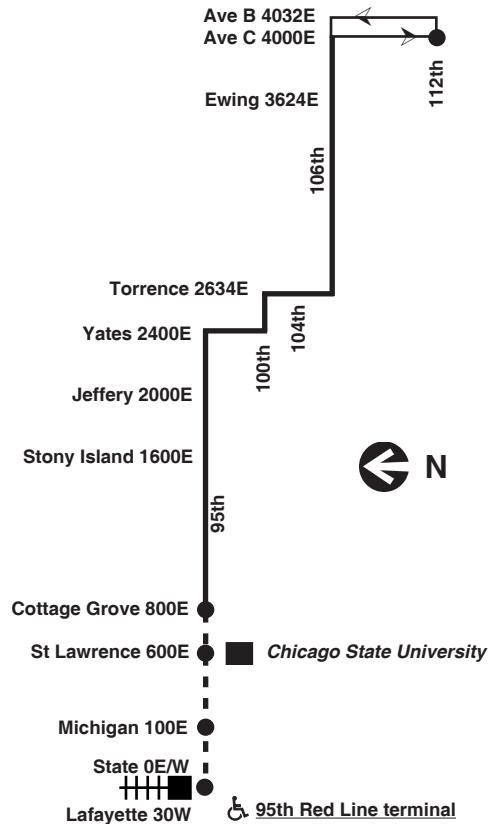

For more information call the RTA Travel Information Center in Chicago: 312-836-7000. Open 5 a.m. until 1 a.m. every day.

Para obtener mayor información, en Español, llame al Centro de Información: 312-836-7000.

Chicago Transit Authority

100 ♿

Jeffery Manor Express

Effective June 19, 2017

Buses serve only designated stops between Cottage Grove and 95th Red Line terminal

Monday thru Friday

100 Jeffery Manor Express

Eastbound

Leave 95th/ Dan Ryan	95th/ Stony Island	100th/ Yates	104th/ Torrence	106th/ Ewing	Arrive 112th/ Ave C
-----	-----	-----	5:20am	5:25am	5:30am
-----	-----	-----	5:40	5:45	5:50
-----	-----	-----	6:00	6:05	6:10
6:05am	6:11am	6:17am	6:20	6:26	6:30
6:25	6:31	6:37	6:40	6:46	6:50
6:40	6:46	6:52	6:55	7:01	7:05
6:56	7:02	7:09	7:12	7:18	7:22
7:14	7:21	7:28	7:31	7:37	7:42
7:32	7:39	7:46	7:49	7:55	8:00
7:51	7:58	8:05	8:08	8:14	8:19
8:11	8:18	8:25	8:28	8:34	8:39
8:33	8:40	8:47	8:50	8:56	9:01
9:03	9:10	9:17	9:20	9:26	9:31

then no service until

Westbound

Leave 112th/ Ave C	106th/ Ewing	104th/ Torrence	100th/ Yates	95th/ Stony Island	Arrive 95th/ Dan Ryan
5:32am	5:37am	5:43am	5:46am	5:52am	6:00am
6:02	6:07	6:13	6:16	6:22	6:30
6:22	6:27	6:33	6:36	6:42	6:50
6:38	6:43	6:49	6:52	6:58	7:07
6:54	6:59	7:05	7:08	7:15	7:25
7:10	7:15	7:21	7:24	7:32	7:42
7:26	7:31	7:37	7:40	7:48	7:58
7:46	7:51	7:57	8:00	8:08	8:18
8:06	8:11	8:17	8:20	8:28	8:38
8:26	8:31	8:37	8:40	8:48	8:58
8:46	8:51	8:57	9:00	9:08	9:18
9:06	9:11	9:17	9:20	9:28	9:38
9:36	9:41	9:47	-----	-----	-----