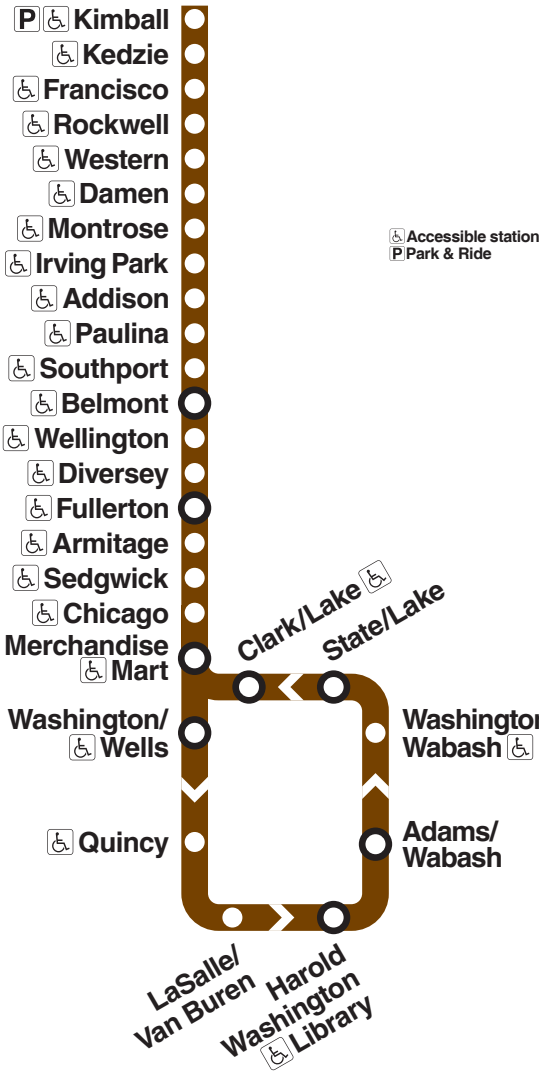

# Brown Line 'L'

Effective Apr. 7, 2024

Accessible station  
 Park & Ride

Service runs daily between Kimball and Loop early morning through late evening

[transitchicago.com/browline](https://transitchicago.com/browline)

## To Loop

LV Kimball	Irving Park	Belmont	Fullerton	Merchandise Mart	AR Adams/Wabash
4:00a	4:11a	4:18a	4:22a	4:35a	4:40a
4:15	4:26	4:33	4:37	4:50	4:55
4:30	4:41	4:48	4:52	5:05	5:10
5:00	5:11	5:18	5:22	5:35	5:40
5:13	5:24	5:31	5:35	5:48	5:53
5:26	5:37	5:44	5:48	6:01	6:06
5:38	5:49	5:56	6:00	6:13	6:18
5:50	6:01	6:08	6:12	6:25	6:30
6:00	6:11	6:18	6:22	6:35	6:40
6:10	6:21	6:28	6:32	6:45	6:50
6:20	6:31	6:38	6:42	6:55	7:00
6:35	6:46	6:53	6:57	7:10	7:15
6:42	6:53	7:00	7:04	7:17	7:23
6:49	7:00	7:07	7:11	7:24	7:30
6:56	7:07	7:14	7:18	7:31	7:37
7:02	7:13	7:20	7:24	7:37	7:43
7:14	7:25	7:32	7:36	7:49	7:55
7:20	7:31	7:38	7:42	7:55	8:01
7:25	7:36	7:43	7:47	8:00	8:06
7:29	7:40	7:47	7:52	8:05	8:10
7:34	7:45	7:52	7:56	8:09	8:15
7:38	7:49	7:56	8:01	8:14	8:19